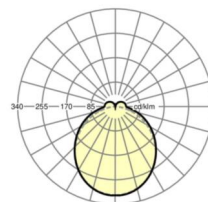

CHARACTERISTICS

Order number	19470004090
EAN number	4020863396054
Commodity code	94051190
Certification mark	IP 20, Protection class I, ENEC10 VDE, F, HACCP DIN10500/Food/IFS-application-related suitability/BRC, Indoor, CE
Impact resistance (IK rating)	IK03 (-20°C bis 40°C)
Ambient temperatur	ta -20°C to 40°C
Warranty period	5 years
State funding programs	BEG - Federal funding for efficient buildings (valid only for Germany)

ELECTRICAL ENGINEERING

Controller	Electronic driver (1 pcs.)
System output	37W
Mains voltage	230V/50Hz
Energy efficiency class/light source	E

LIGHTING TECHNOLOGY

Placement	LED, Colour rendering/Light colour CRI ≥ 80 / 3000K
Colour tolerance (MacAdam)	3SDCM
Nominal luminous flux	5290lm
LED service life	50000h L80/B10 (Tq 40°C)
Luminaire luminous efficiency	141lm/W
Beam angle	115° (C0) / 110° (C90)
UGR lat./long.	25.2 / 24.6

MECHANICS

Housing colour	traffic white RAL 9016
Dimensions (LxWxH/DxH)	1531mm x 55mm x 37mm
Weight (net)	1.9kg
Type of installation	Mounting rail system installation, Light structure

Dimensions

L	1531 mm	Length
B	55 mm	Width
H	37 mm	Height

DEEP-LINK

<https://www.regiolux.de/en/article/19470004090>

Reference	LED 6000lm 830
ηLB	100 %
Φ ↓/↑	90 % / 10 %
UGR lat./long.	25.2 / 24.6